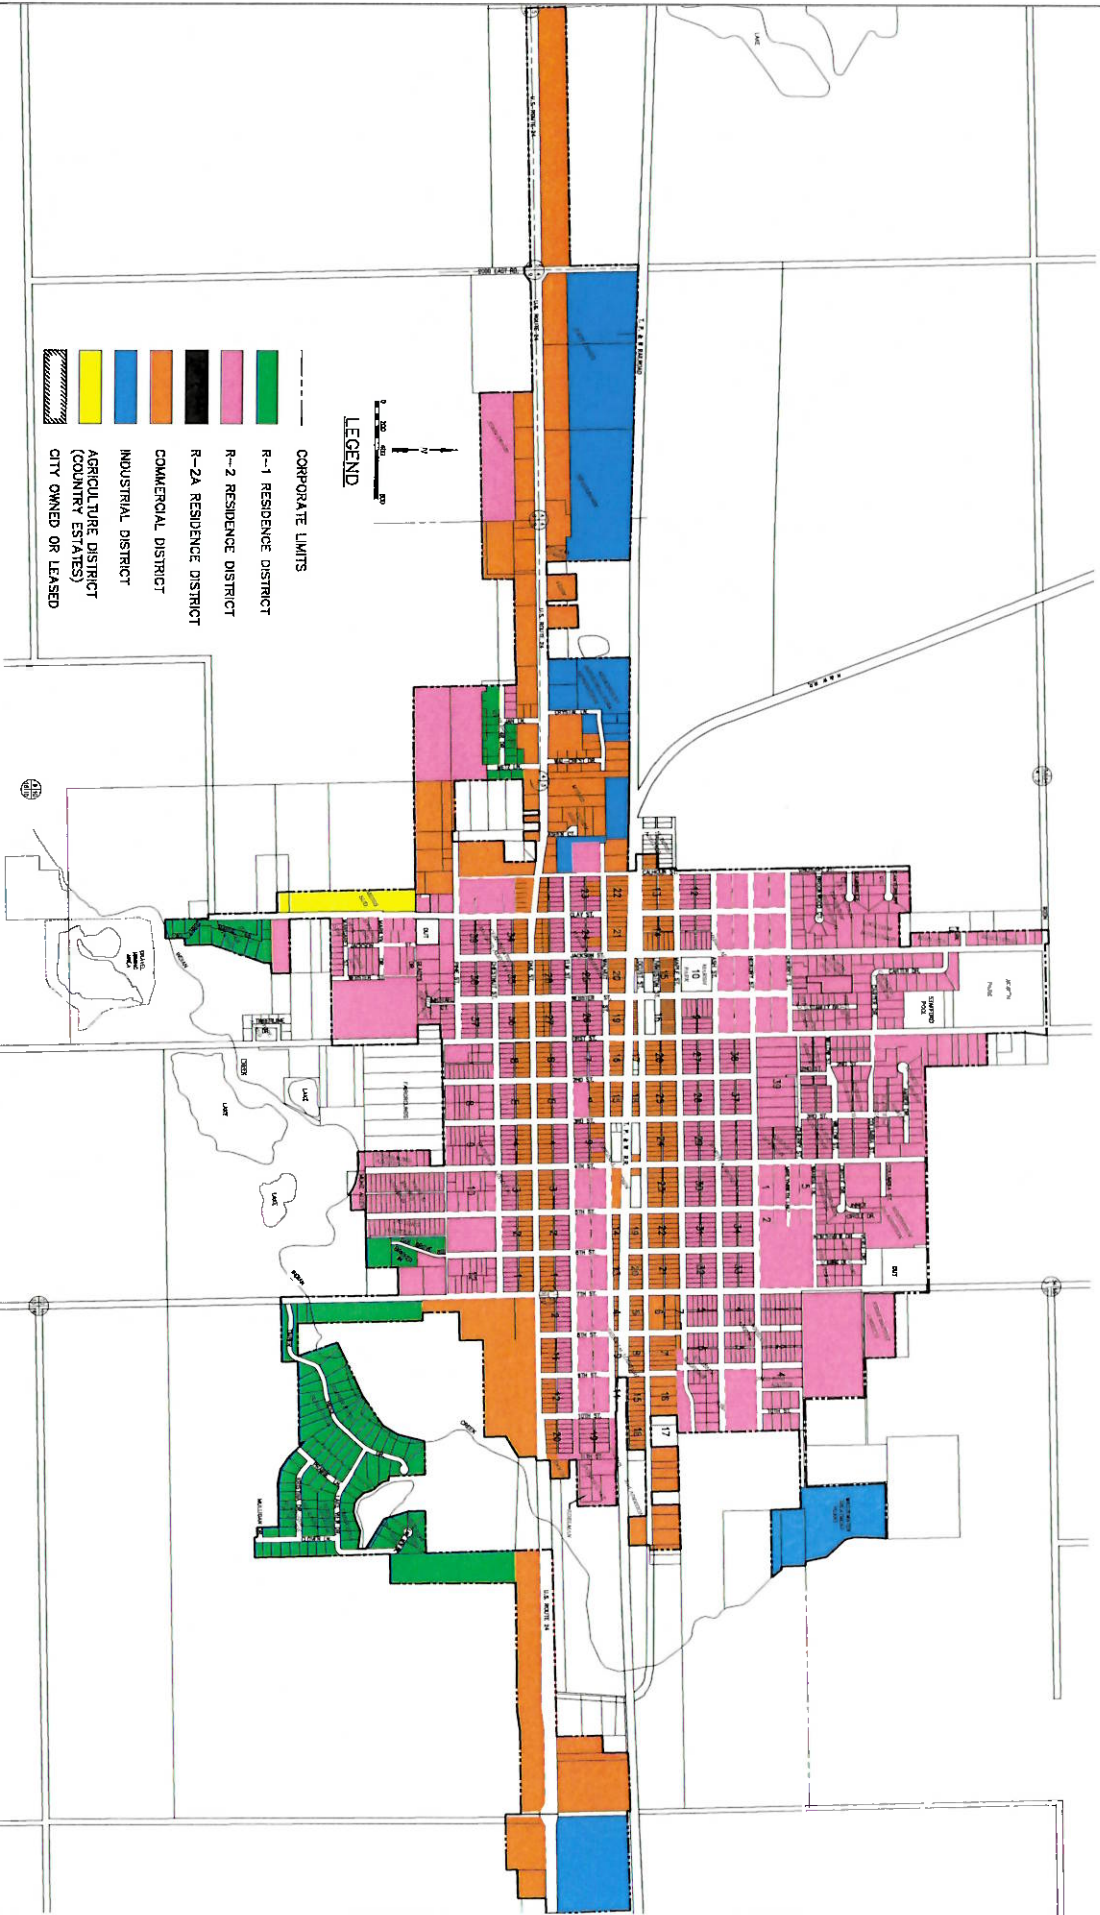

# CITY OF FAIRBURY ZONING MAP

- LEGEND**
- CORPORATE LIMITS
  - R-1 RESIDENCE DISTRICT
  - R-2 RESIDENCE DISTRICT
  - R-2A RESIDENCE DISTRICT
  - COMMERCIAL DISTRICT
  - INDUSTRIAL DISTRICT
  - AGRICULTURE DISTRICT (COUNTY ESTATES)
  - CITY OWNED OR LEASED

<b>Fairbury</b> CITY OF FAIRBURY ILLINOIS ZONING MAP		<b>Fairbury</b> CITY OF FAIRBURY ILLINOIS ZONING MAP	
PROJECT NO. 000007 SHEET NO. 1 OF 1 DATE 10/1/12	PROJECT NO. 000007 SHEET NO. 1 OF 1 DATE 10/1/12	PROJECT NO. 000007 SHEET NO. 1 OF 1 DATE 10/1/12	PROJECT NO. 000007 SHEET NO. 1 OF 1 DATE 10/1/12