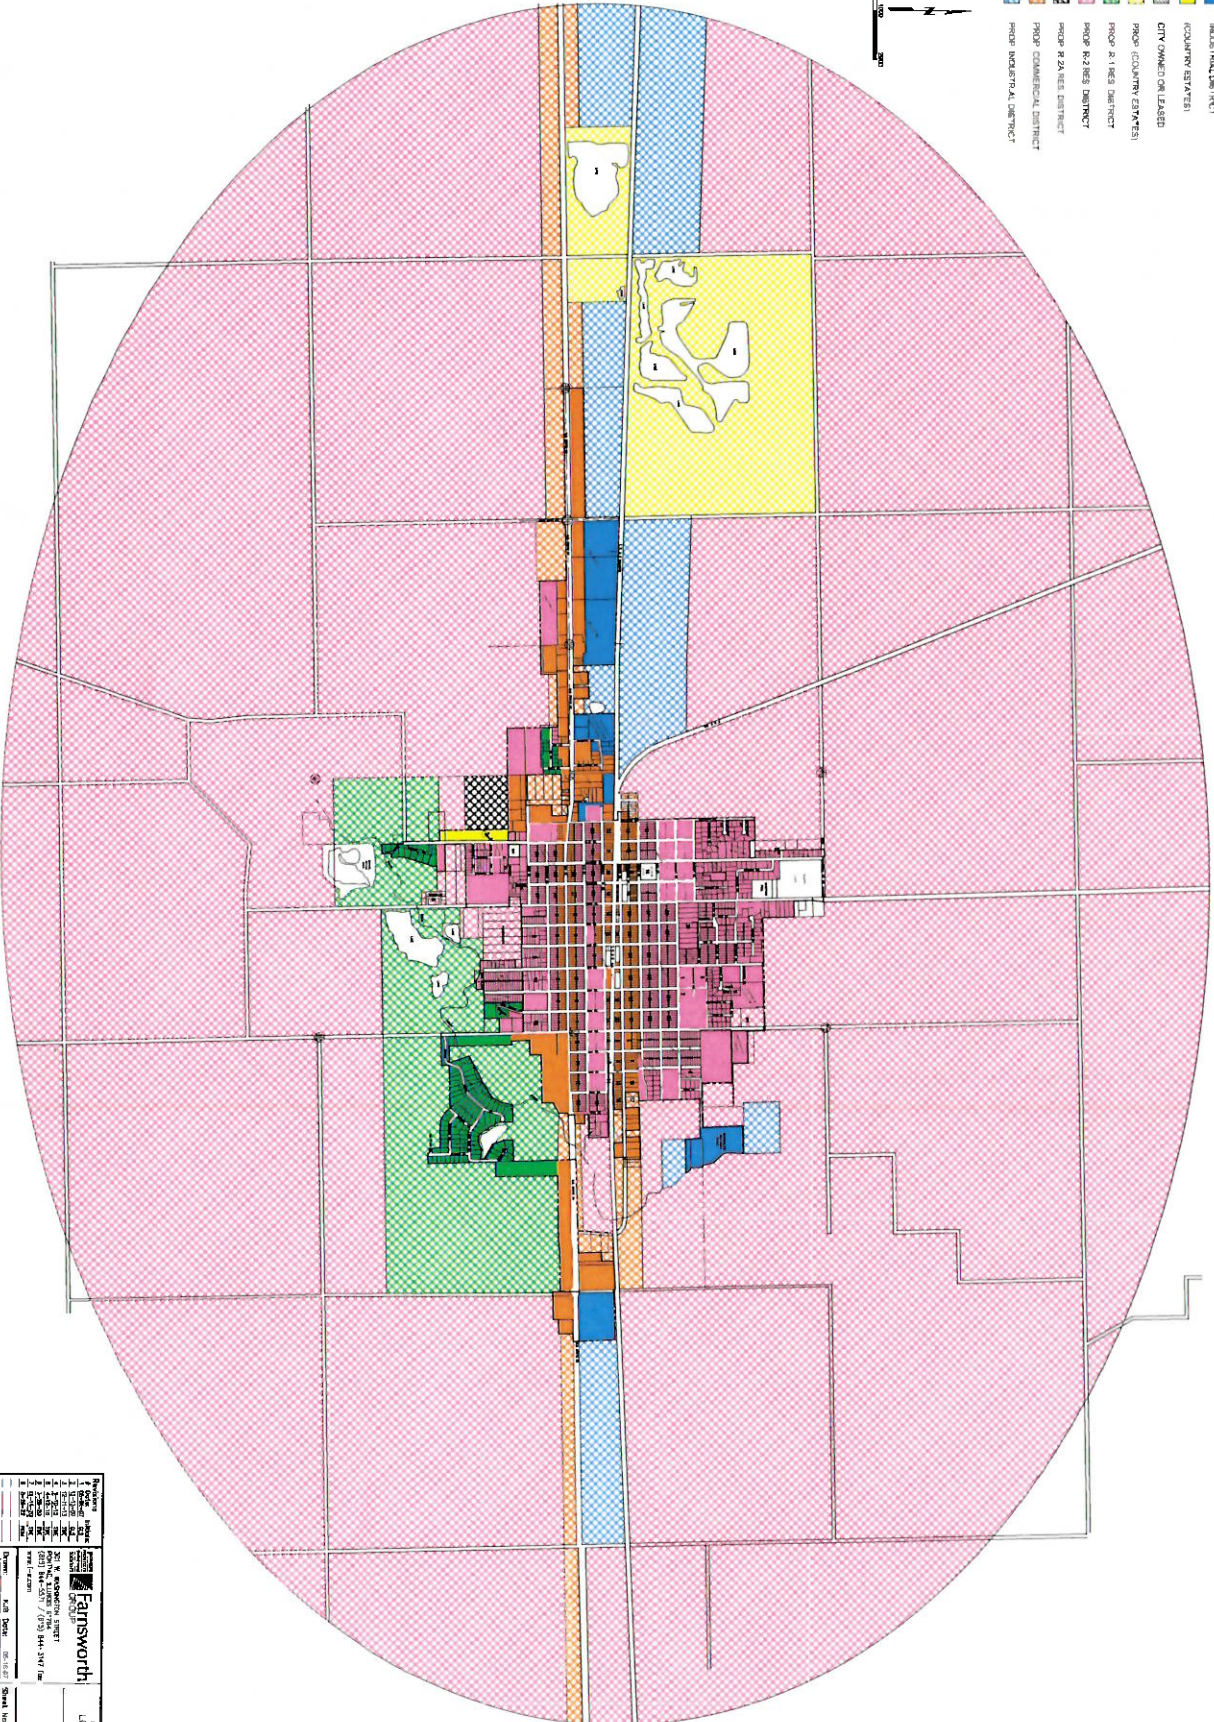

# CITY OF FAIRBURY COMPREHENSIVE PLAN MAP

- LEGEND**
- COMPONENT LIMITS
  - R 1 RESIDENCE DISTRICT
  - R 2 RESIDENCE DISTRICT
  - R 2A RESIDENCE DISTRICT
  - COMMERCIAL DISTRICT
  - INDUSTRIAL DISTRICT
  - AGRICULTURAL DISTRICT
  - CITY OWNED OR LEASED
  - PROP. COUNTY EASEMENTS
  - PROP. R 1 RES. DISTRICT
  - PROP. R 2 RES. DISTRICT
  - PROP. R 2A RES. DISTRICT
  - PROP. COMMERCIAL DISTRICT
  - PROP. INDUSTRIAL DISTRICT

<p><b>Fairbury</b> CITY OF FAIRBURY LANDING DISTRICT ZONING MAP</p>	<p>OWNER: KATHY BROWN BOOK NO.: 151 PAGE NO.: 151</p>
---------------------------------------------------------------------------------	---------------------------------------------------------------